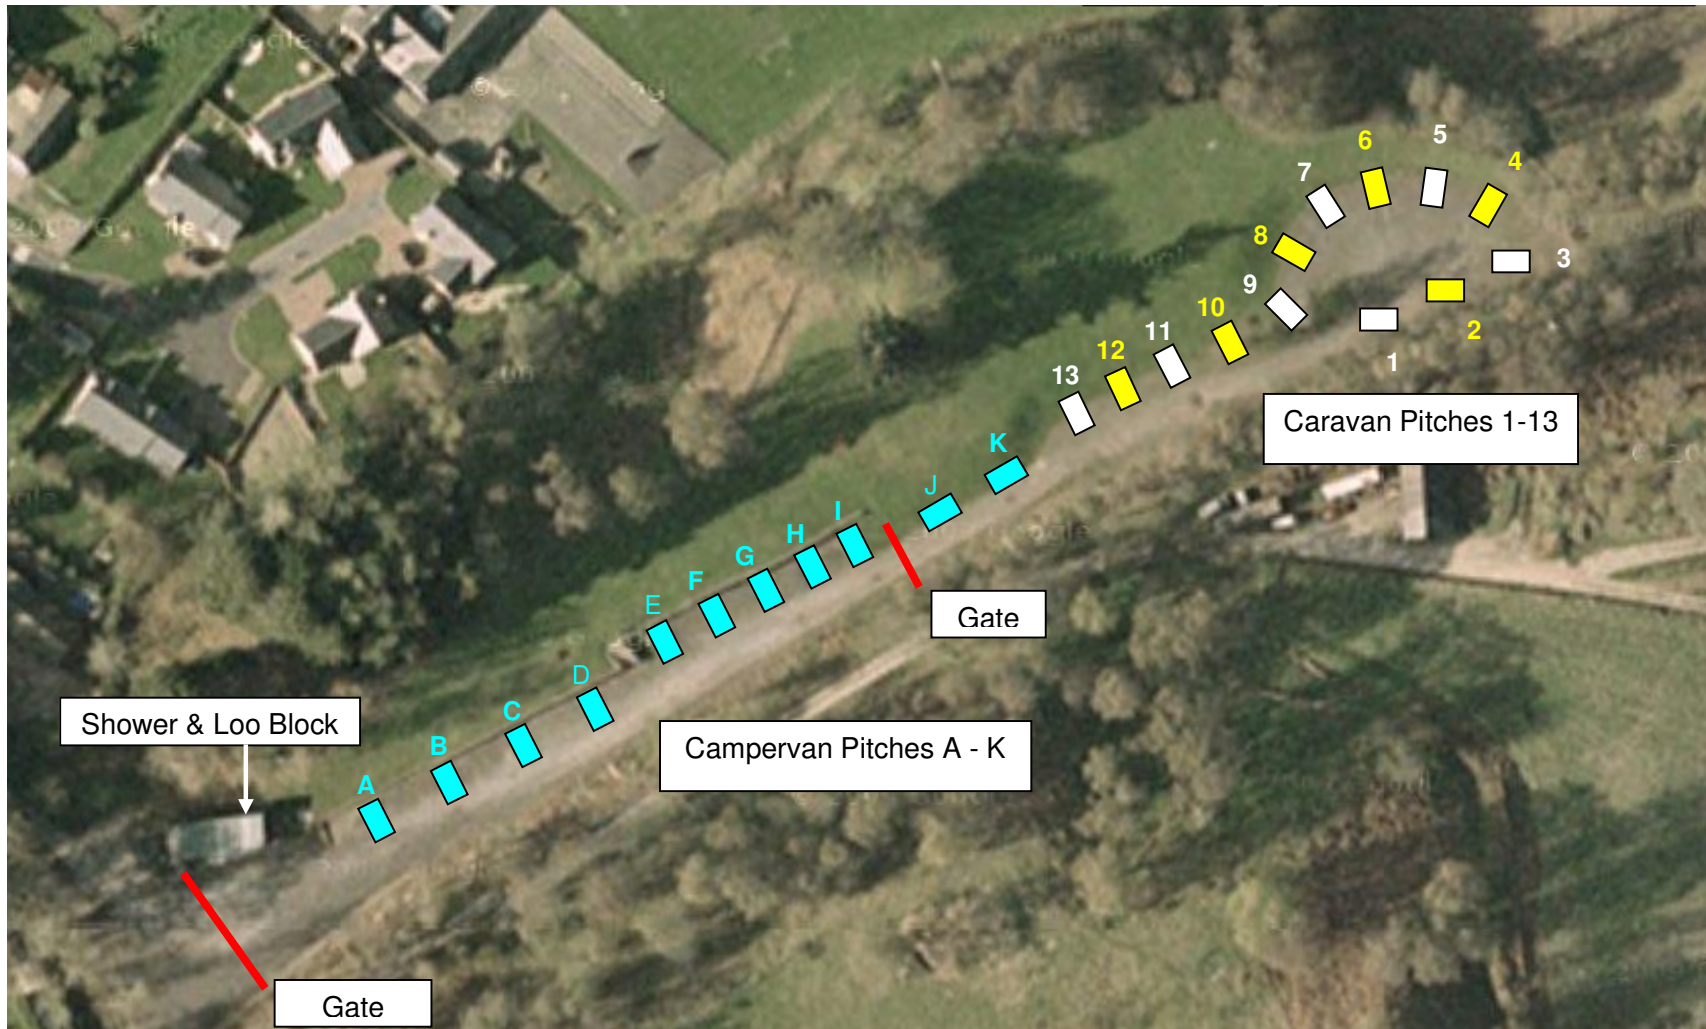

Scottish Canoe Association - Grandtully Campsite  
Caravan and Campervan Pitches 2010

**Notes:**

Caravans may only be used on pitches 1-13 in the designated area – advance booking is required

Caravan pitches 1, 2, 3, 9 and 10 are not suitable for large awnings. Campervan pitches J and K are for small vehicles

Specific campervan and caravan pitches can be requested - every effort will be made to accommodate such requests

You must use the pitch allocated to you