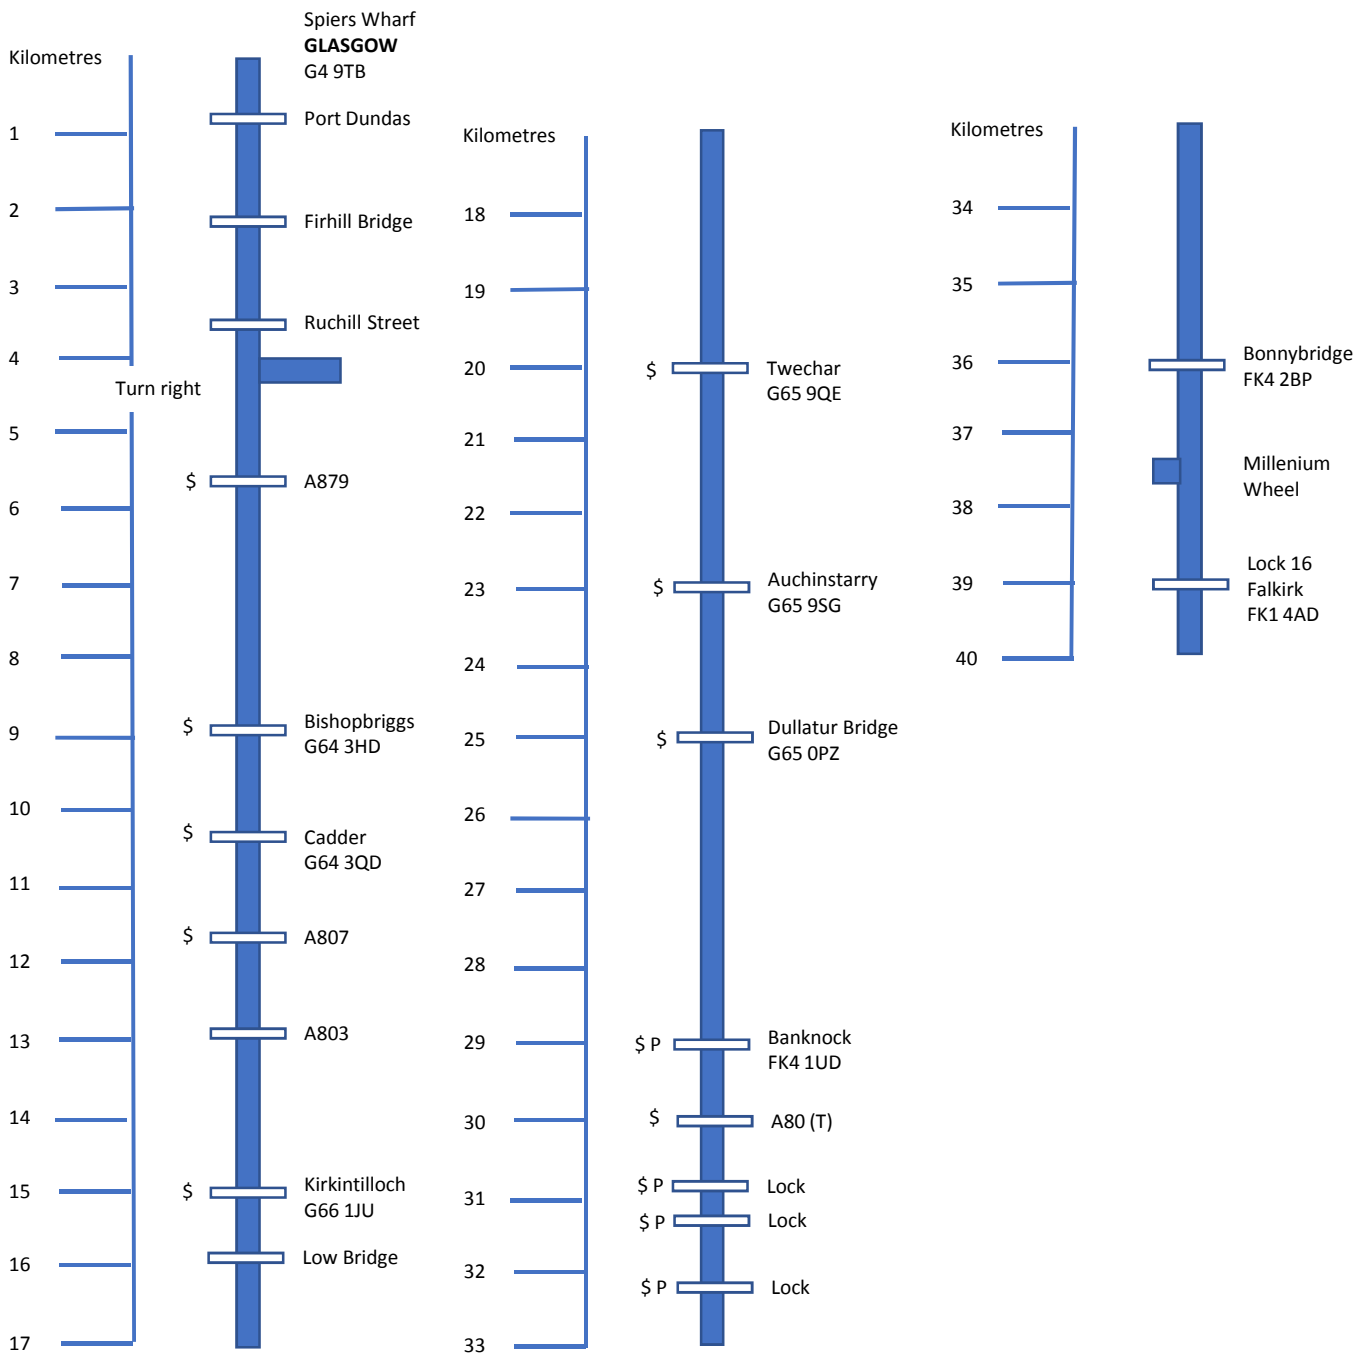

Day 1: Glasgow to Falkirk – FORTH & CLYDE CANAL

Key: P Portage
 \$ Possible Relay Change Point

These lines maps are produced for information only for participants in the Glasgow-Edinburgh Canoe Marathon. Distances and post codes may not be 100% accurate.

Additional portages may be required to by-pass blockages or maintenance workings

Day 2: Falkirk to Edinburgh – UNION CANAL

Key: P Portage
 \$ Possible Relay Change Point

These lines maps are produced for information only for participants in the Glasgow-Edinburgh Canoe Marathon. Distances and post codes may not be 100% accurate.

Additional portages may be required to by-pass blockages or maintenance workings