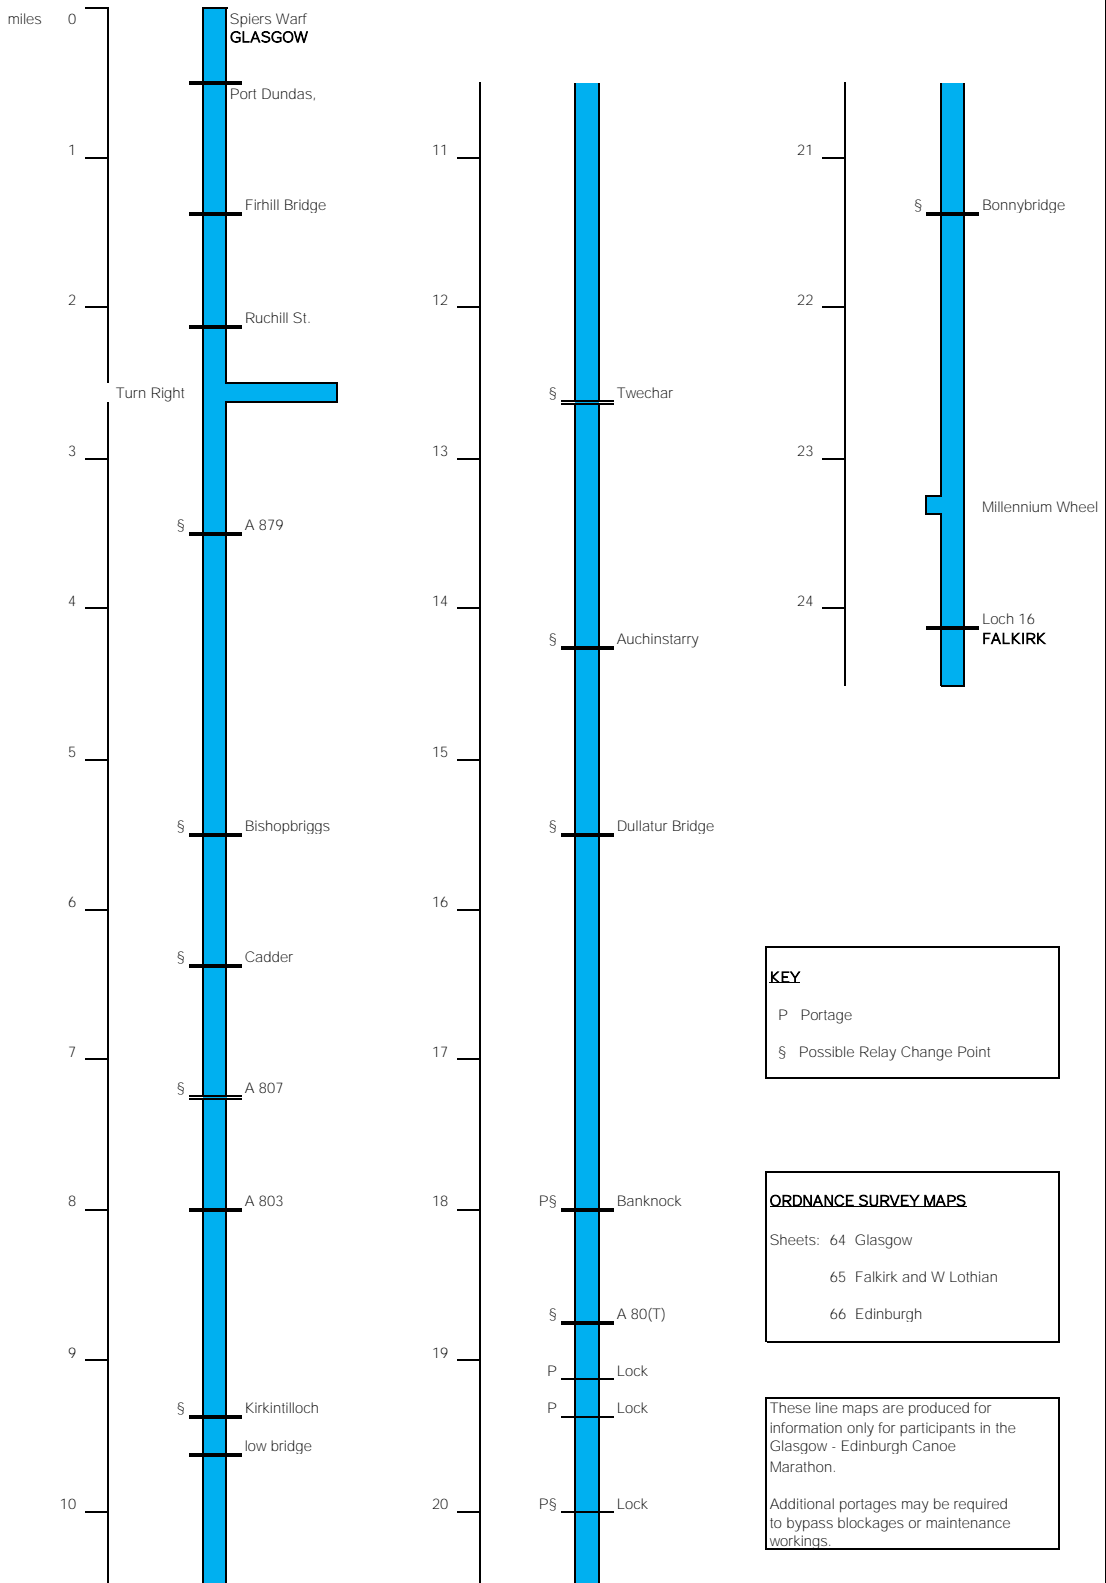

DAY 1 GLASGOW to FALKIRK FORTH and CLYDE CANAL

DAY 2 FALKIRK to EDINBURGH

miles

UNION CANAL

EDINBURGH