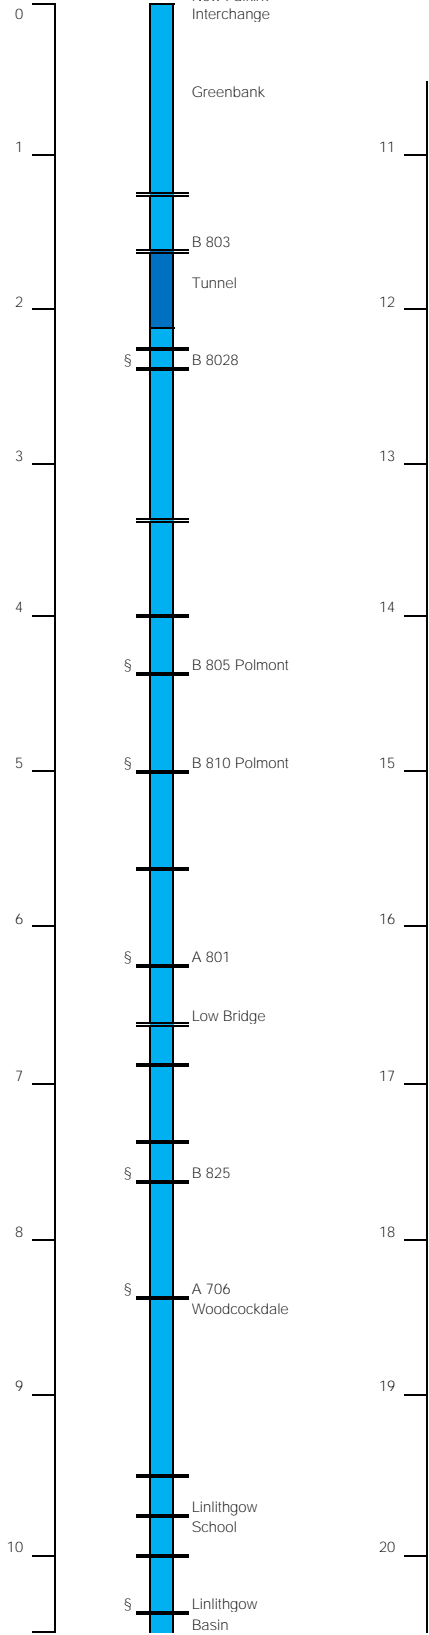

DAY 1 GLASGOW to FALKIRK FORTH and CLYDE CANAL

DAY 2 FALKIRK to EDINBURGH

miles

UNION CANAL

EDINBURGH