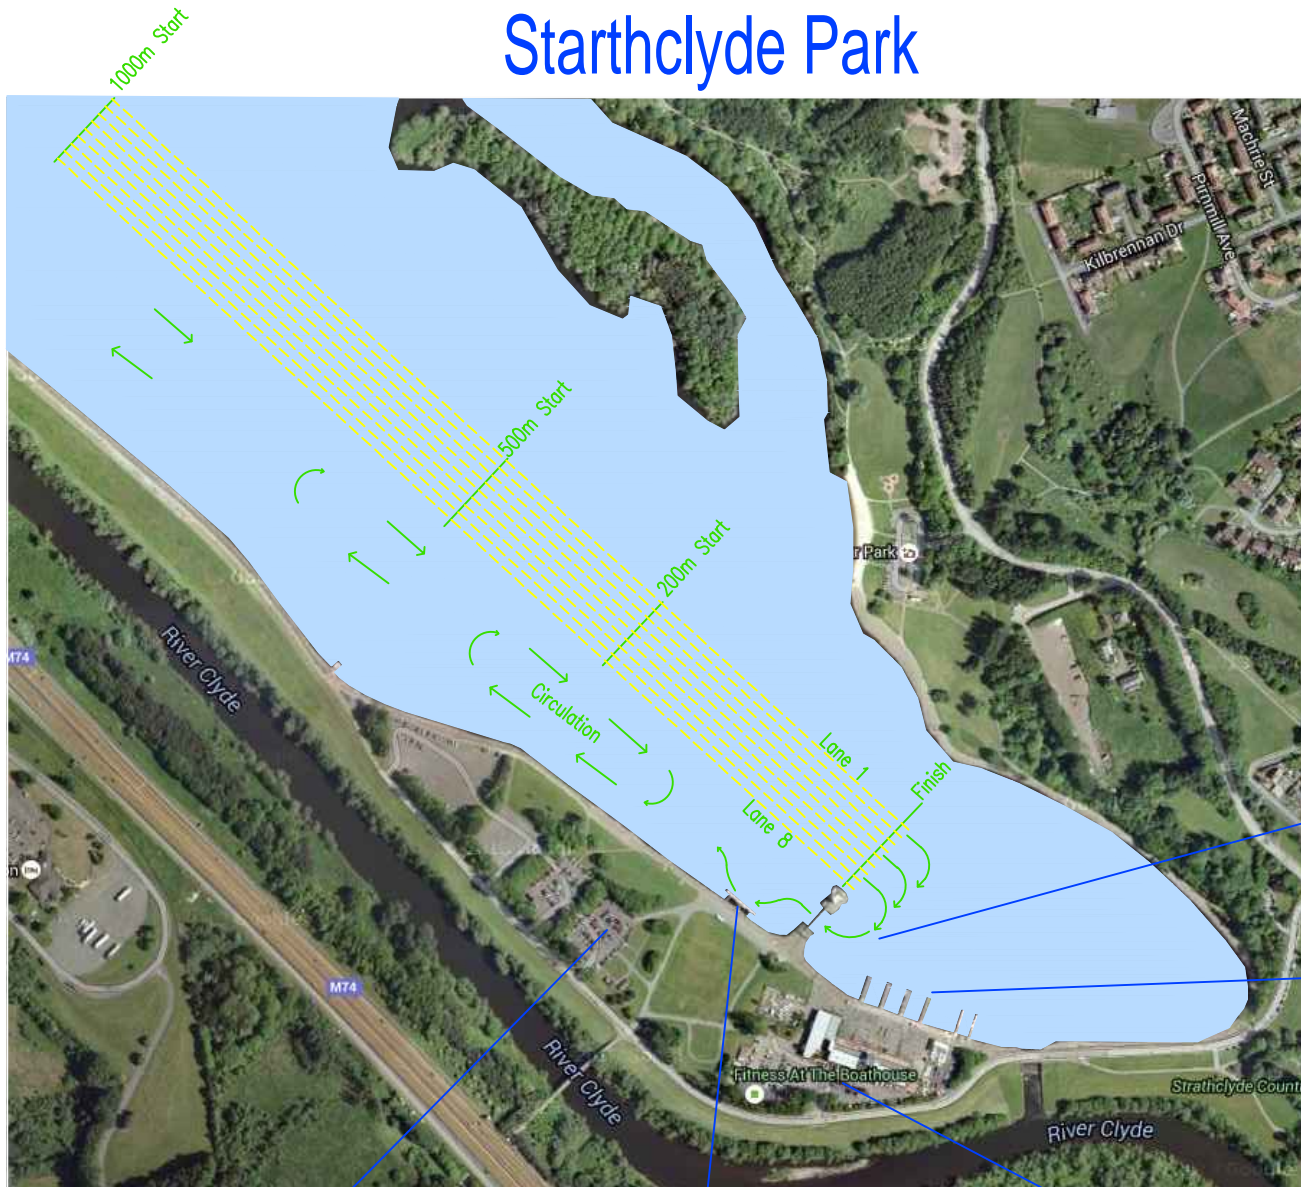

Scottish Sprint Championships

Starthclyde Park

Car Park

Launching from this pontoon

No parking at the centre

One way raffic through bridge

No Launching for these Jetties