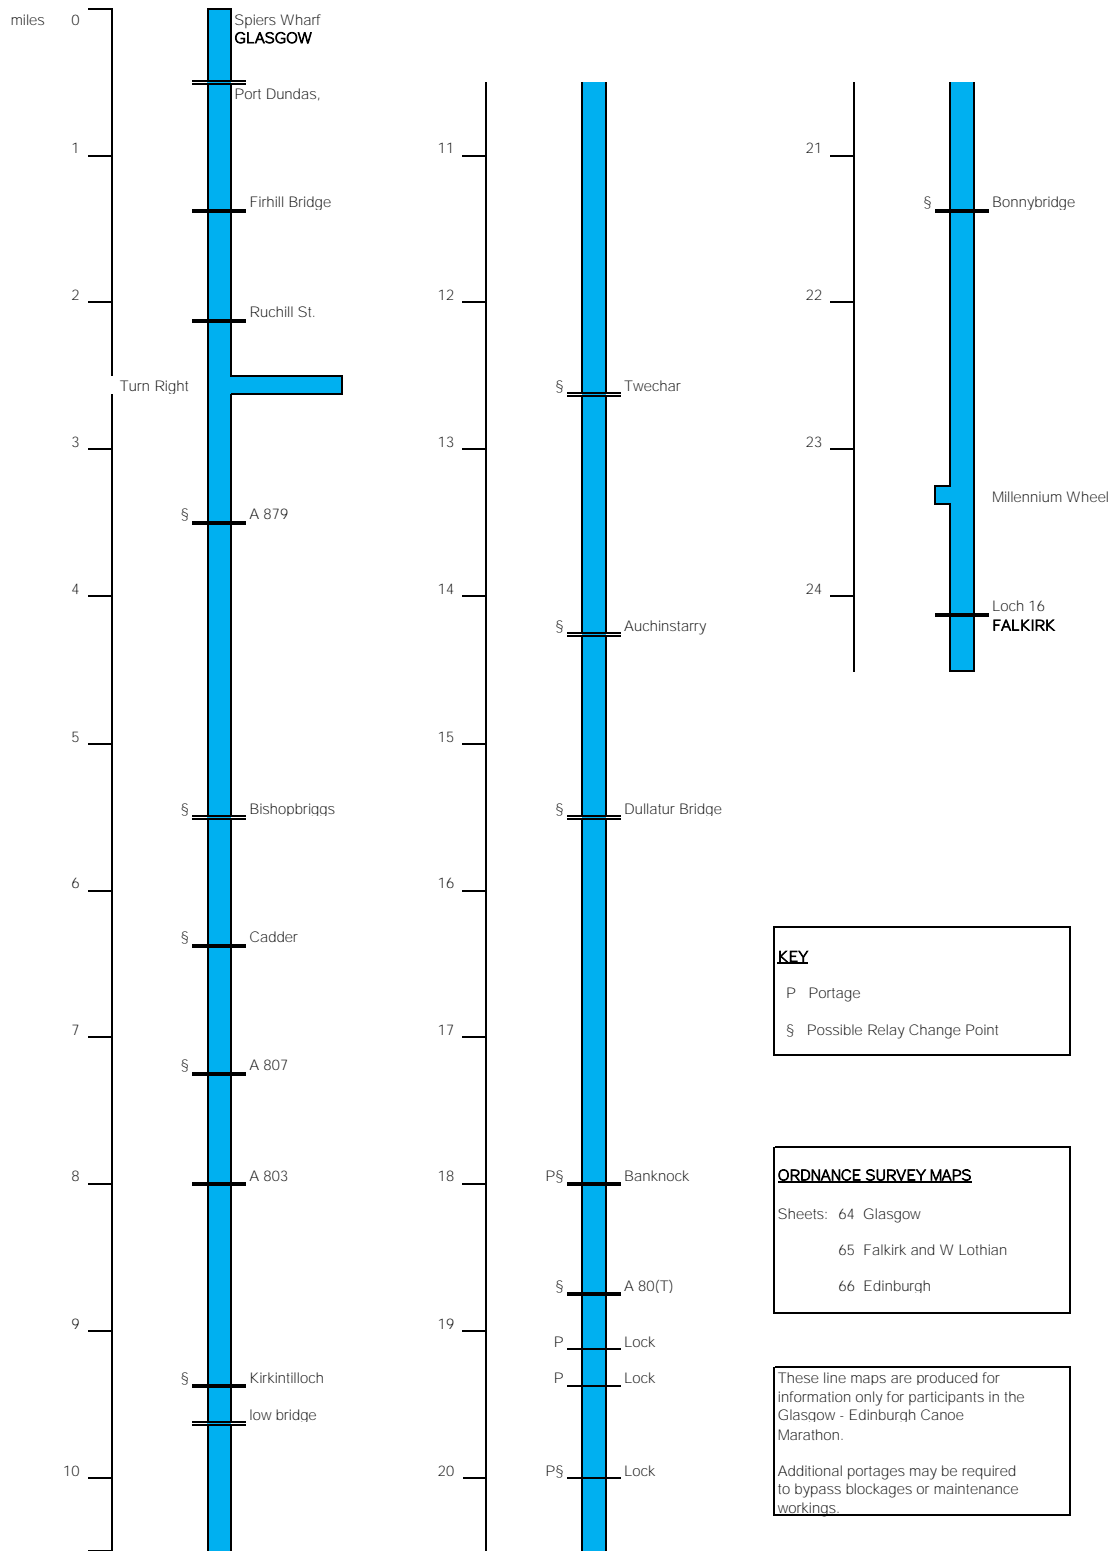

DAY 1 GLASGOW to FALKIRK

FORTH and CLYDE CANAL

DAY 2 FALKIRK to EDINBURGH

UNION CANAL