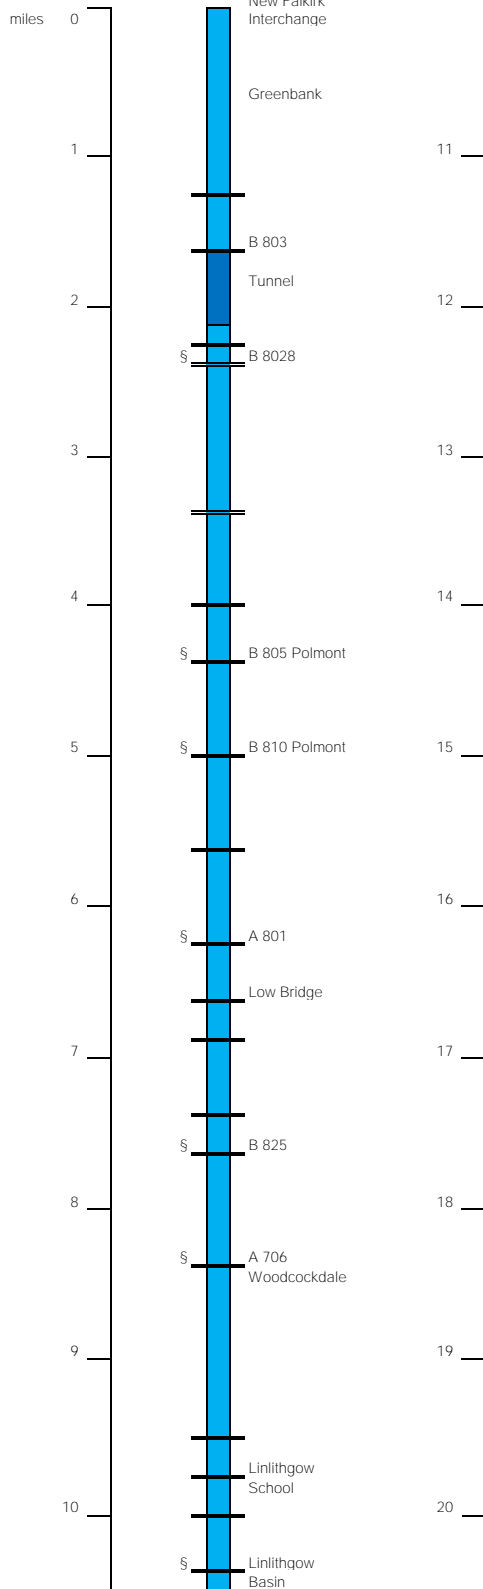

DAY 1 GLASGOW to FALKIRK

FORTH and CLYDE CANAL

DAY 2 FALKIRK to EDINBURGH

UNION CANAL