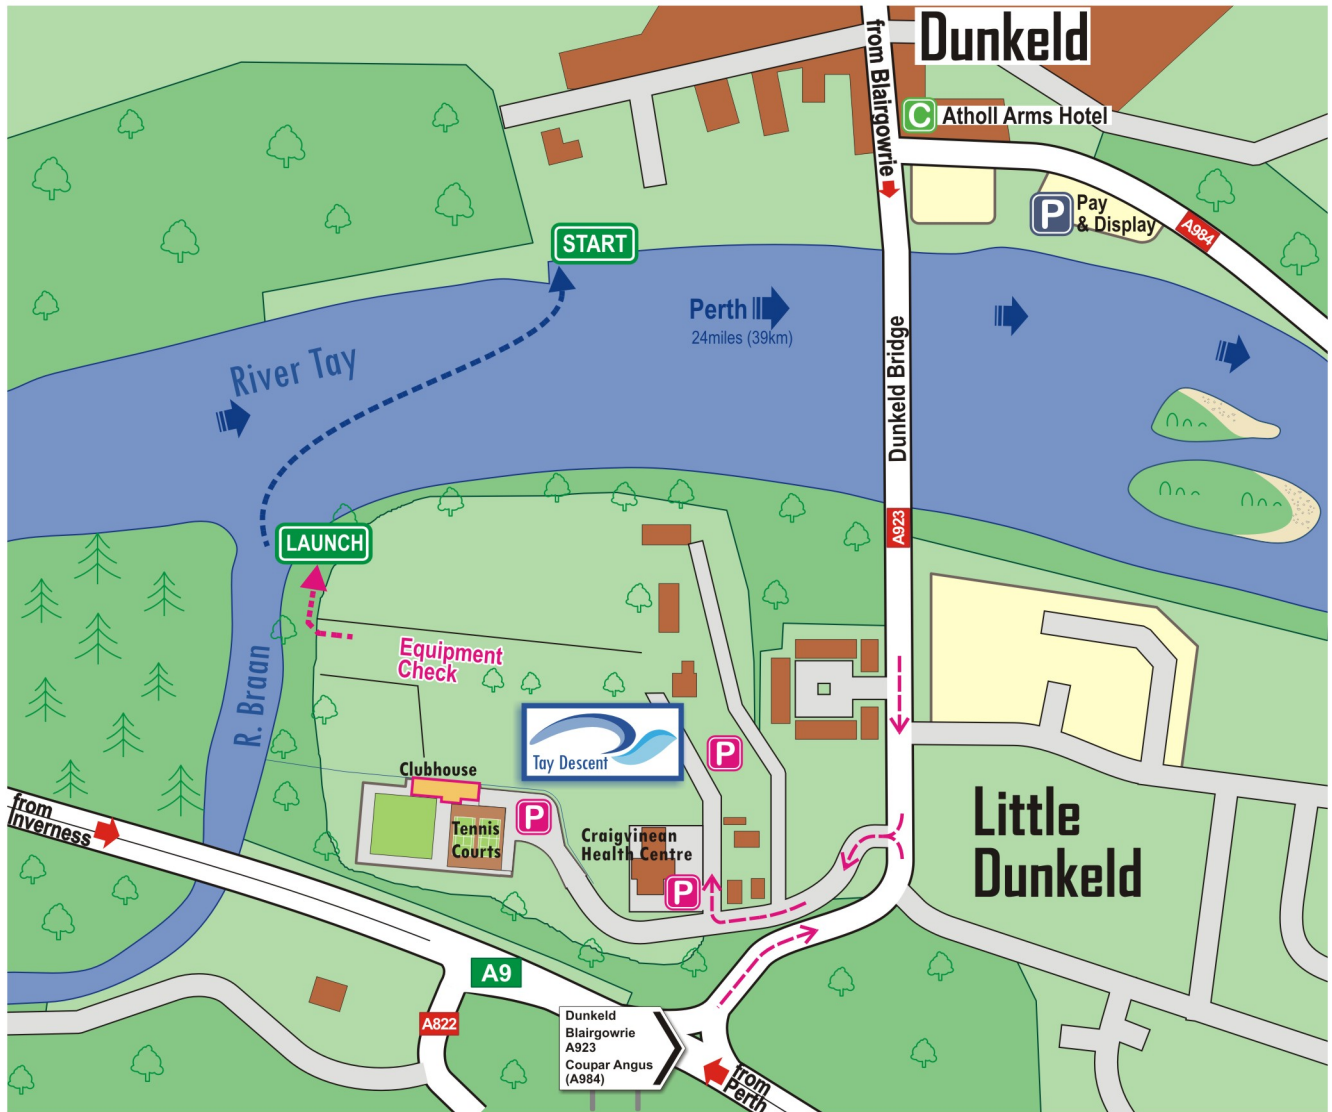

Dunkeld Launch Site

Craigvinean Health Centre, Little Dunkeld PH8 0AD

C Check-In: Atholl Arms Hotel, High St Dunkeld, PH8 0AQ

P Public Parking (Pay & Display)

P Tay Descent Parking (Free)